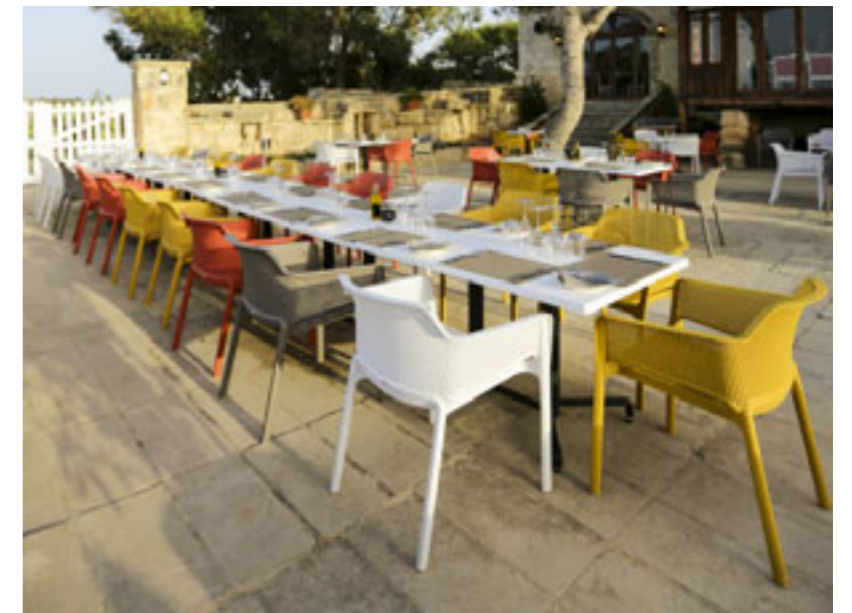

**NET
SCUDO**
Madliena Lodge - Swieqi
Malta